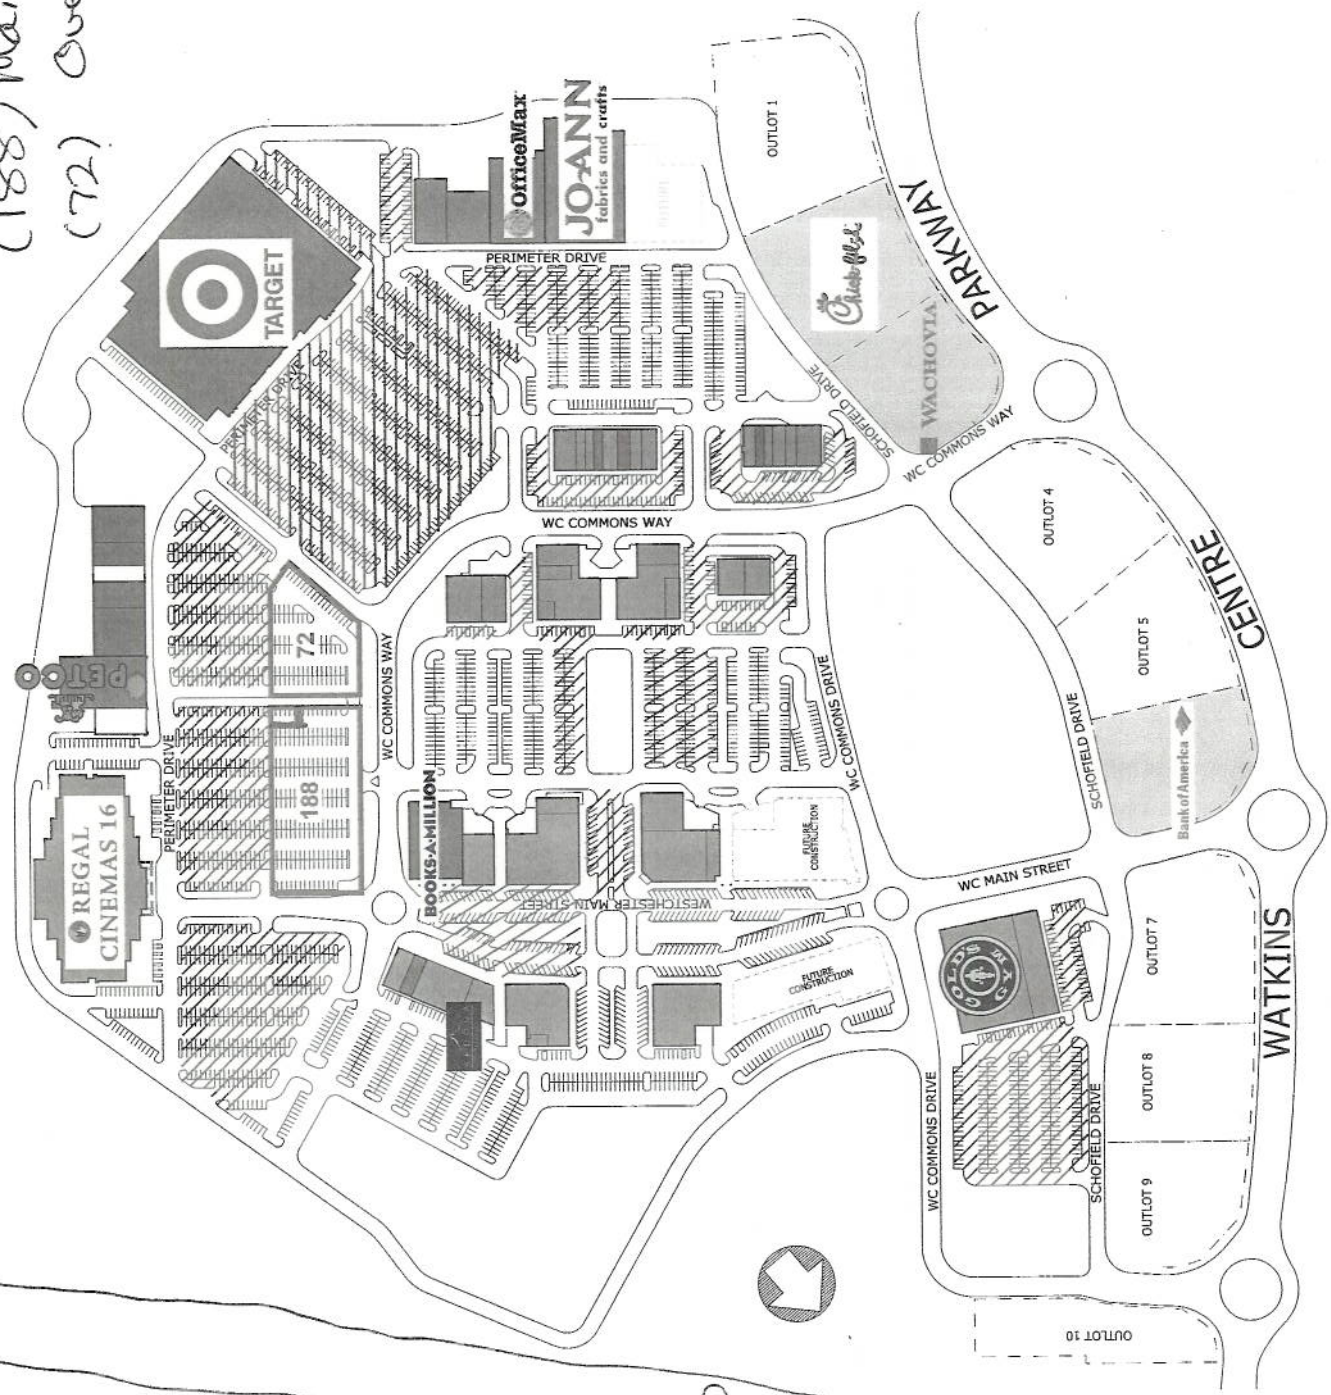

Westchester Commons

RESTRICTED PARKING AREAS: 

SET-UP AREA W/ # OF SPACES: 

DINING: 

RETAIL: 

BEAUTY/SERVICES: 

Rt. 60

Spring Show
(188) main Show
(72) Over Flow

Rt. 288